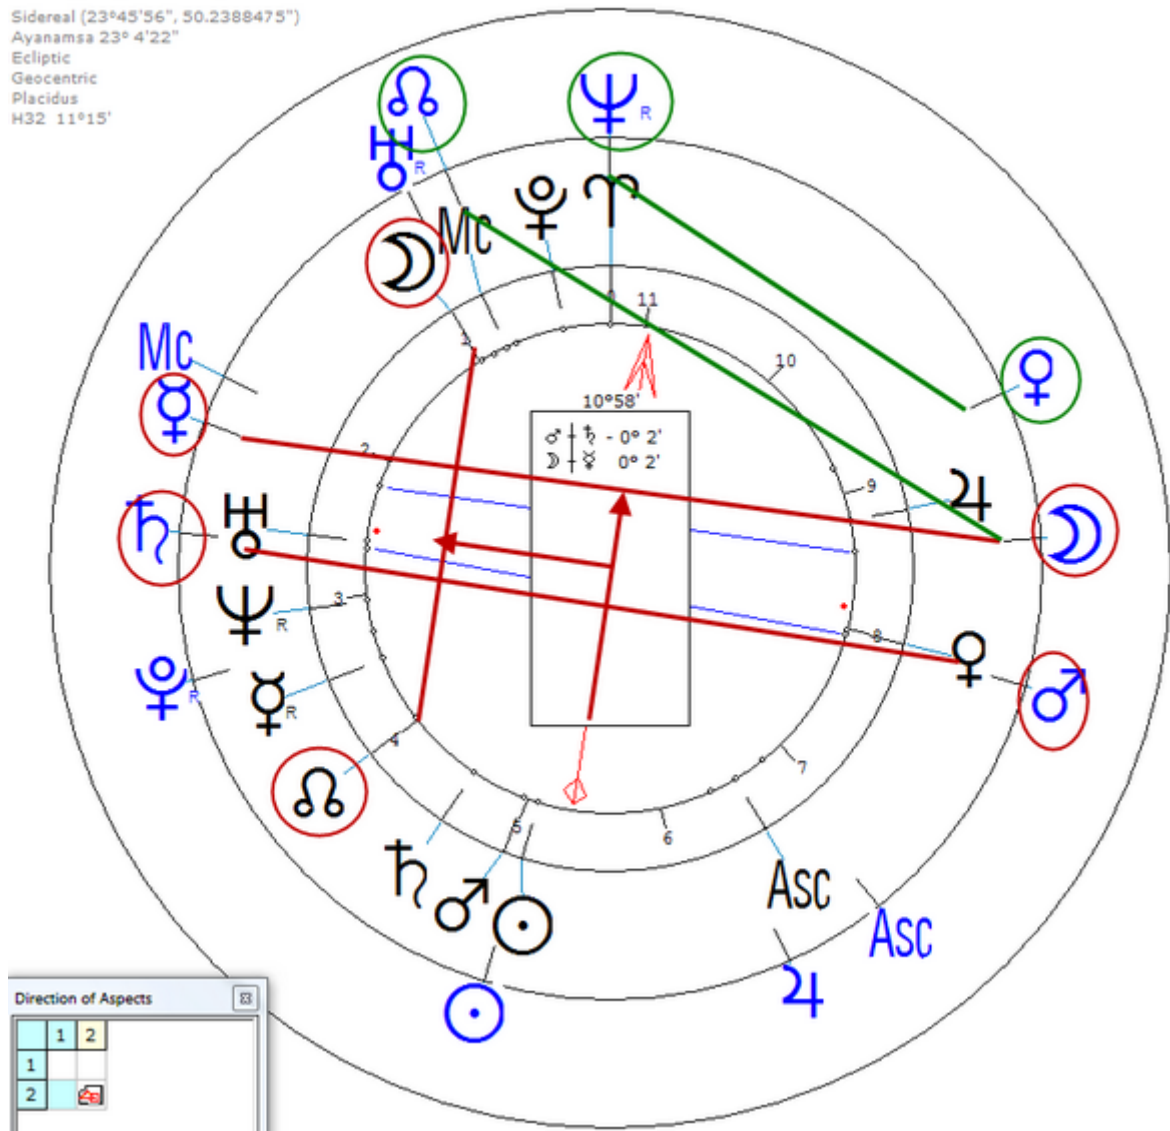

Aurness, Jenny Lee

23 May 1950 at 08:14 (= 08:14 AM)Los Angeles, California, 34n03, 118w15

Daughter of actor James Arness.

<https://www.astro.com/astro-databank/Aurness,_Jenny_Lee>

Despondent over a breakup with rocker Gregg Allman a few years earlier, she swallowed a lethal dose of pills on 5/13/1975, Los Angeles, CA. She had been watching a TV show in which Allman appeared with his new love, Cher. She left a long, rambling suicide note in which one line read, "Tell Gregg I love him."

Solar Return (Harmonic 32)

Solar $\♁/\♄ = \text{Solar } \text{♃}/\text{♅} = \text{♃}_n/\text{♅}_n$

Solar $\text{♃}/\text{♅} = \text{Solar } \text{♀}/\text{♁}$ (She had been watching a TV show in which Allman appeared with his new love)

Aurness, Jenny Lee
23 May 1950 Tue 8:14 (GMT-7) 34n03 118w15
Los Angeles, California, USA
Sidereal (23°45'56", 50.2388475")
Ayanamsa 23° 4'22"
Ecliptic
Geocentric
Placidus
H32 11°15'